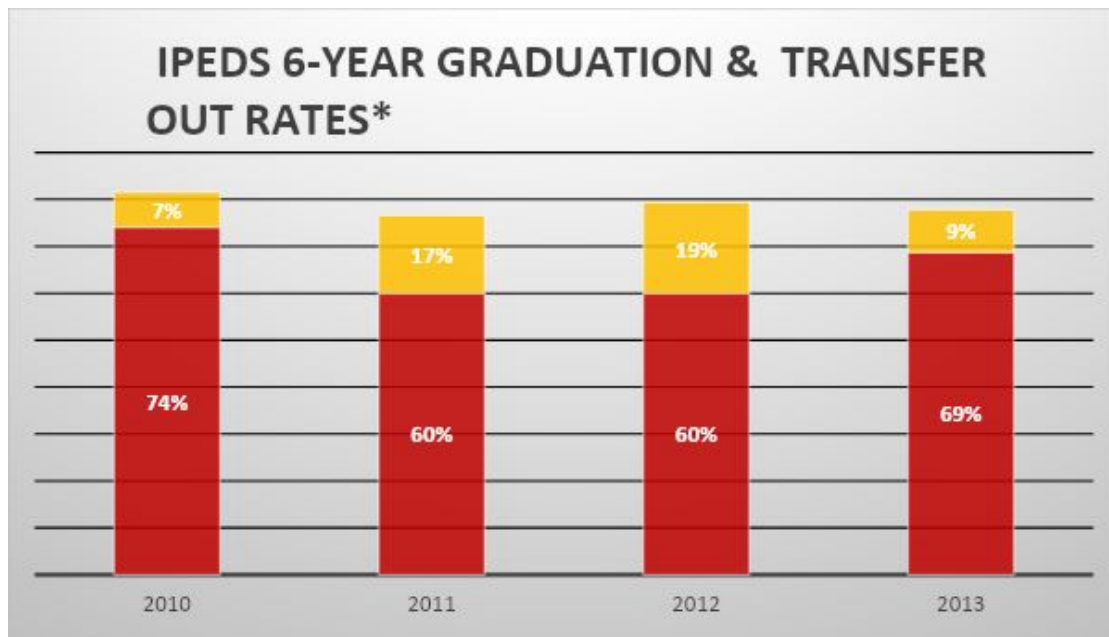

## Student Retention at Bard College at Simon's Rock 2015 – 2019

## AA GRADUATION RATES

- The 6-year Graduation Rate of the 2013 starting year cohort is of those completing the degree on or before 2019.
- Note: Transfer out rates are lower than those obtained by our own in-house research as IPEDS rates are based solely on transfer information verified by Federal Financial Aid data.