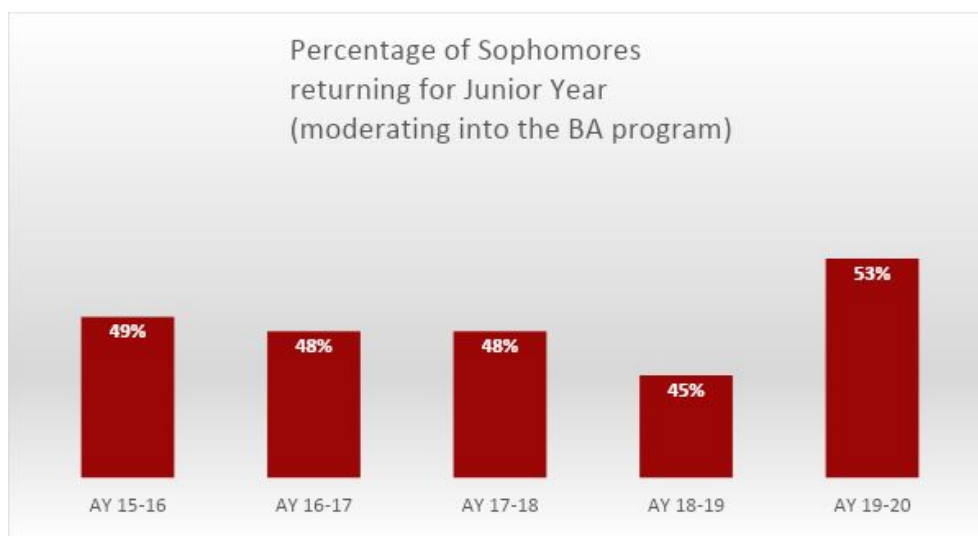

## Student Retention at Bard College at Simon's Rock 2015 – 2019

## AA GRADUATION RATES

- The 6-year Graduation Rate of the 2013 starting year cohort is of those completing the degree on or before 2019.
- Note: Transfer out rates are lower than those obtained by our own in-house research as IPEDS rates are based solely on transfer information verified by Federal Financial Aid data.